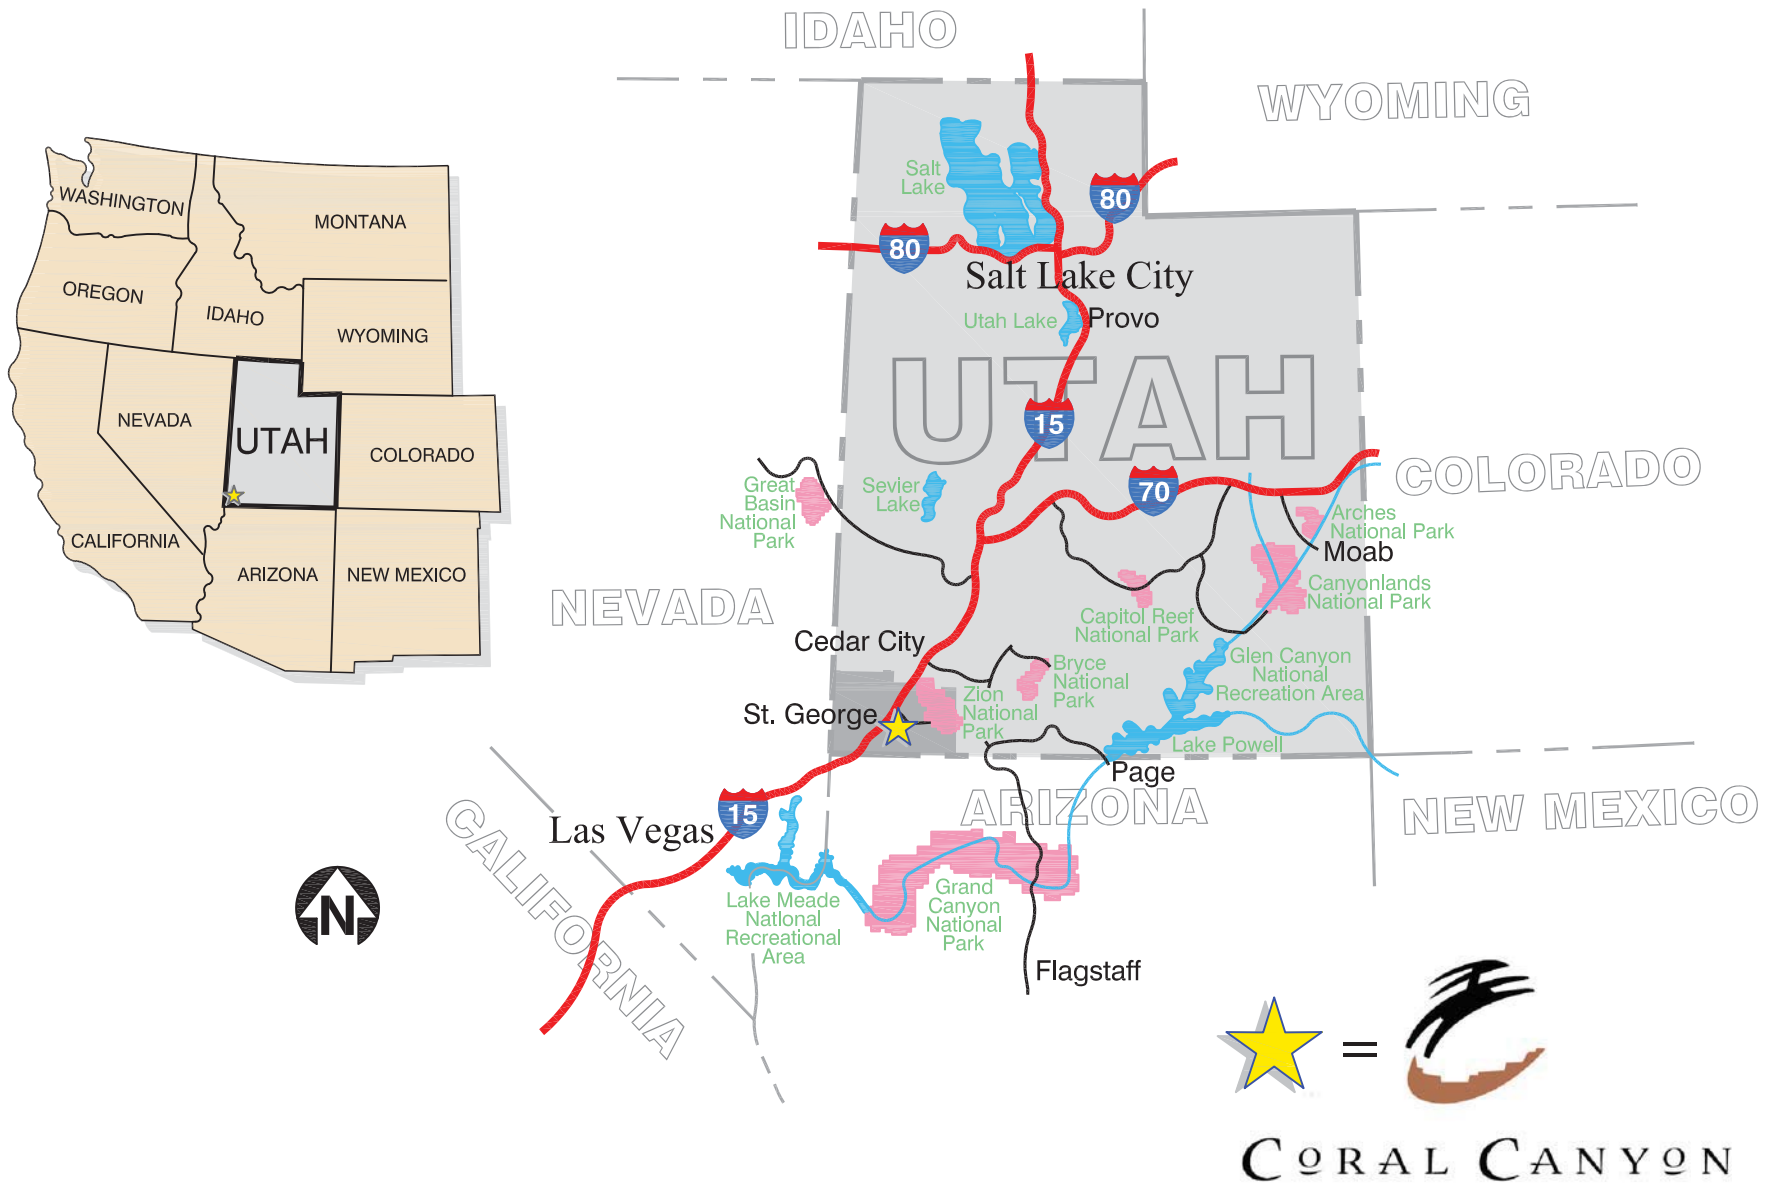

WASHINGTON COUNTY UTAH REGIONAL MAP

STATE OF UTAH REGIONAL MAP